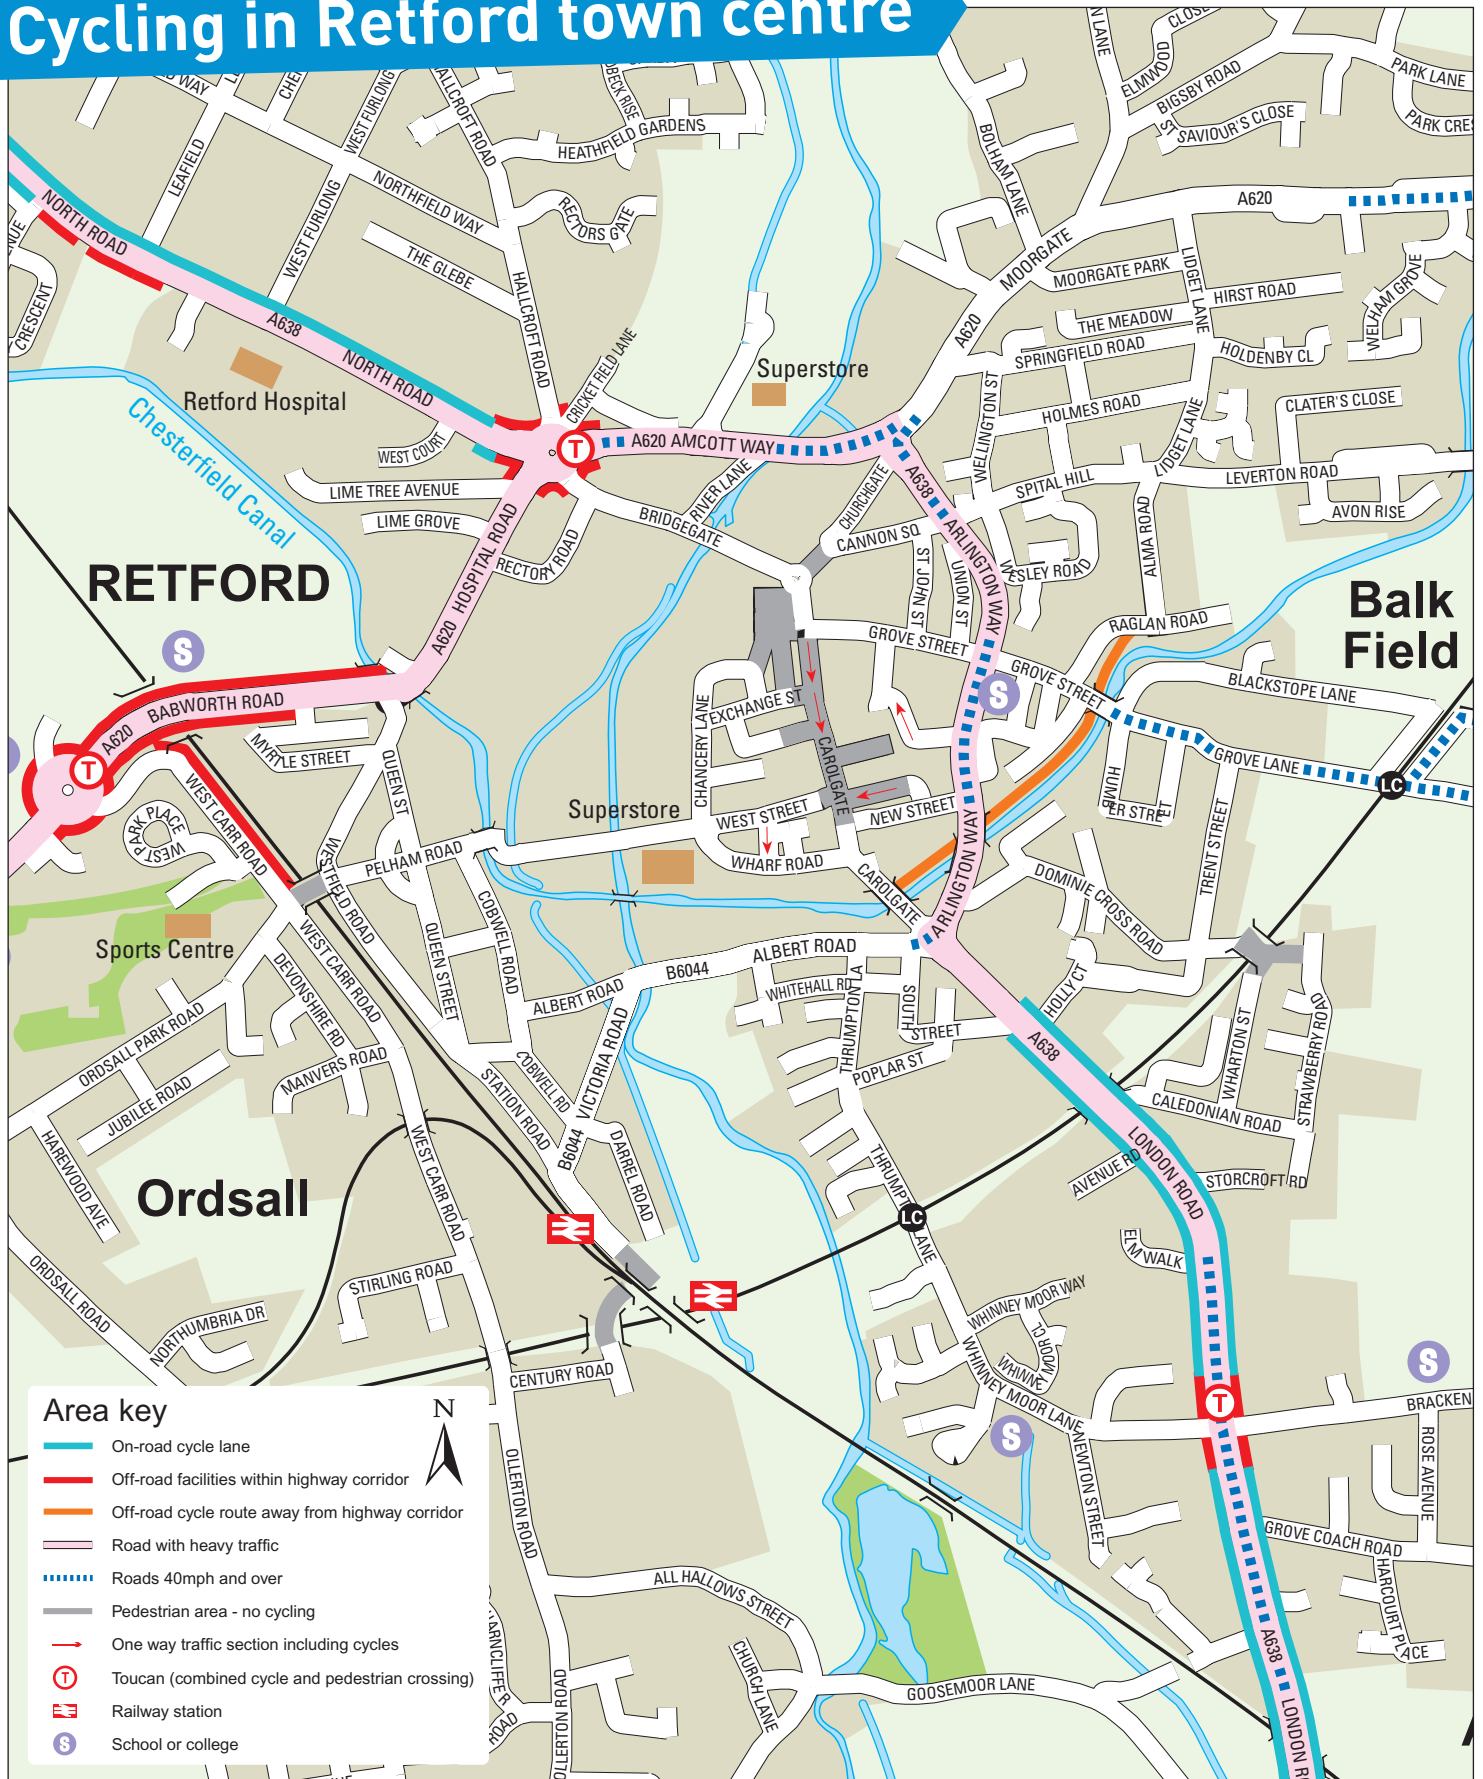

Cycling in Retford town centre

Want to find out more about cycling?

More information is available on the Travel Choice website

www.nottinghamshire.gov.uk/travelchoice

OR Nottinghamshire County Council website www.nottinghamshire.gov.uk/cycling

For information on the rights of way network and recreational cycling routes, please contact:

Countryside Access Nottinghamshire County Council, County Hall, West Bridgford, Nottingham NG2 7QP. Tel: 0300 500 80 80 Email: countryside.access@nottsc.gov.uk