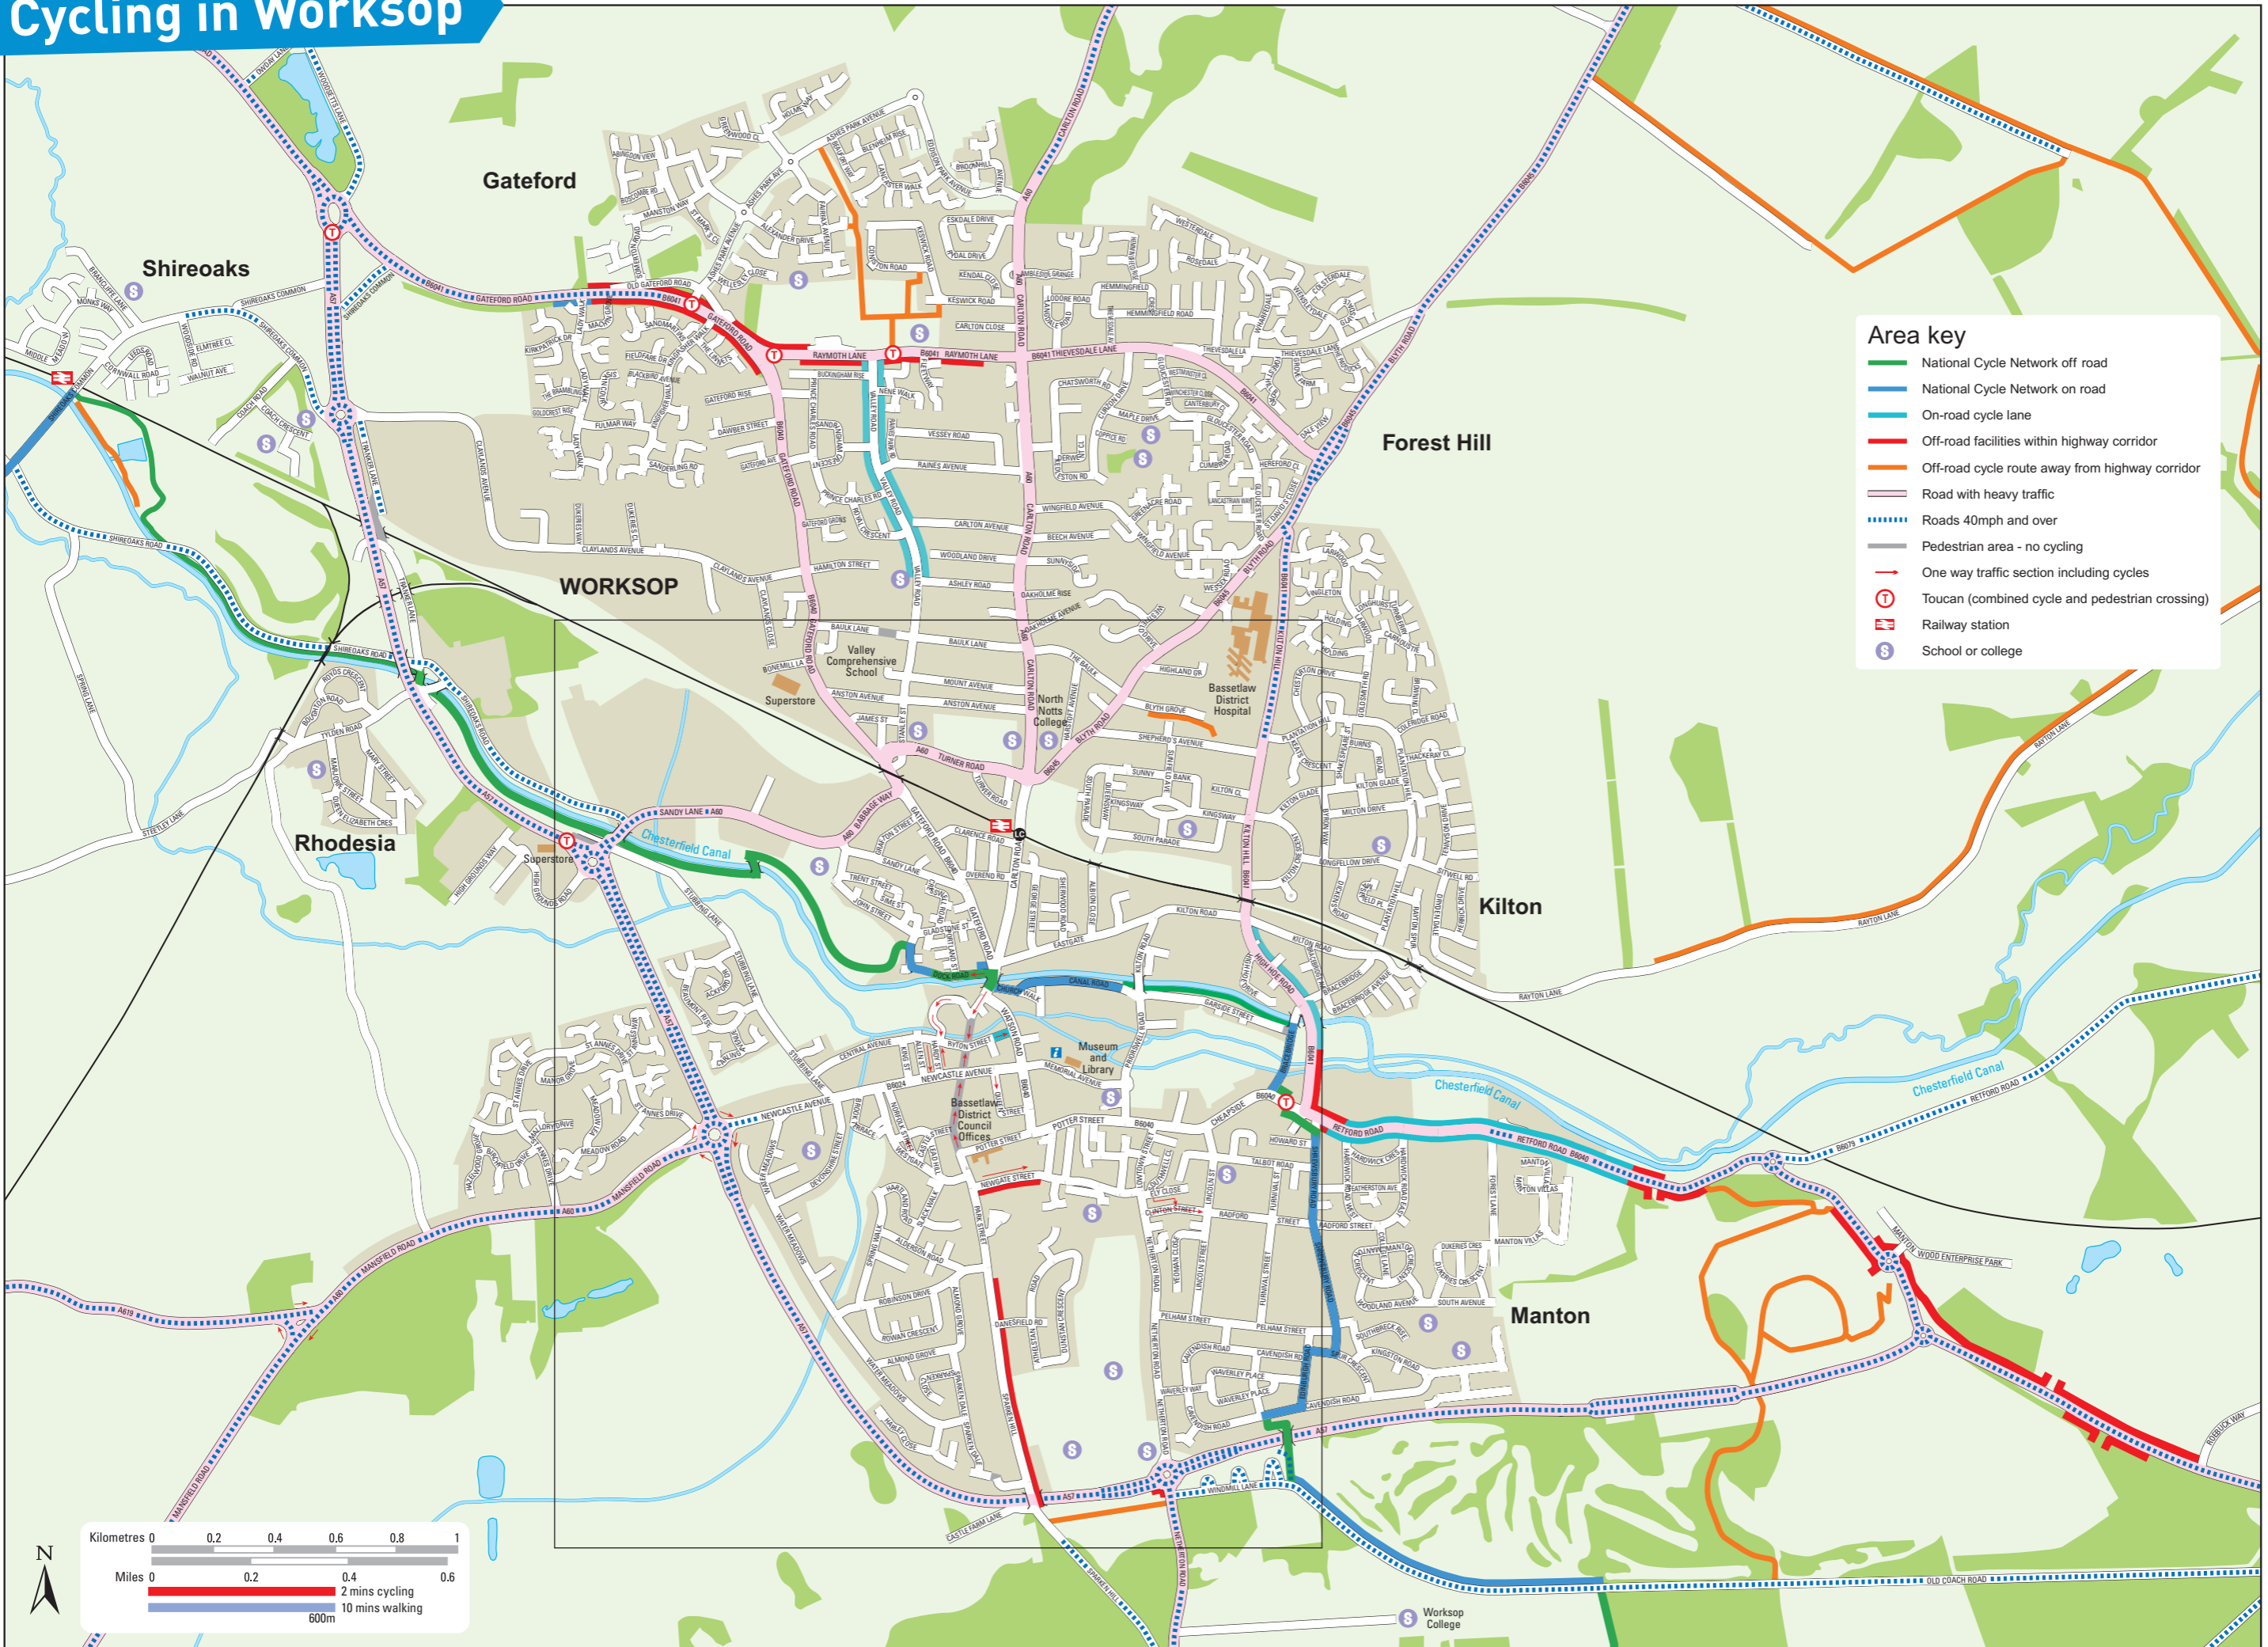

Cycling in Worksop

Reporting an issue

If you would like to report a public highway matter; including pavement and road defects, cycling issues and street light faults please contact: **Nottinghamshire County Council**
 Tel: 0300 500 80 80 Email: enquiries@nottscc.gov.uk Website: www.nottinghamshire.gov.uk/transport/roads

For routes off-highway routes (e.g. through parks) and street cleansing, please contact: **Bassetlaw District Council**
 Tel: 01909 533533 Email: customerservices@bassetlaw.gov.uk Website: www.bassetlaw.gov.uk