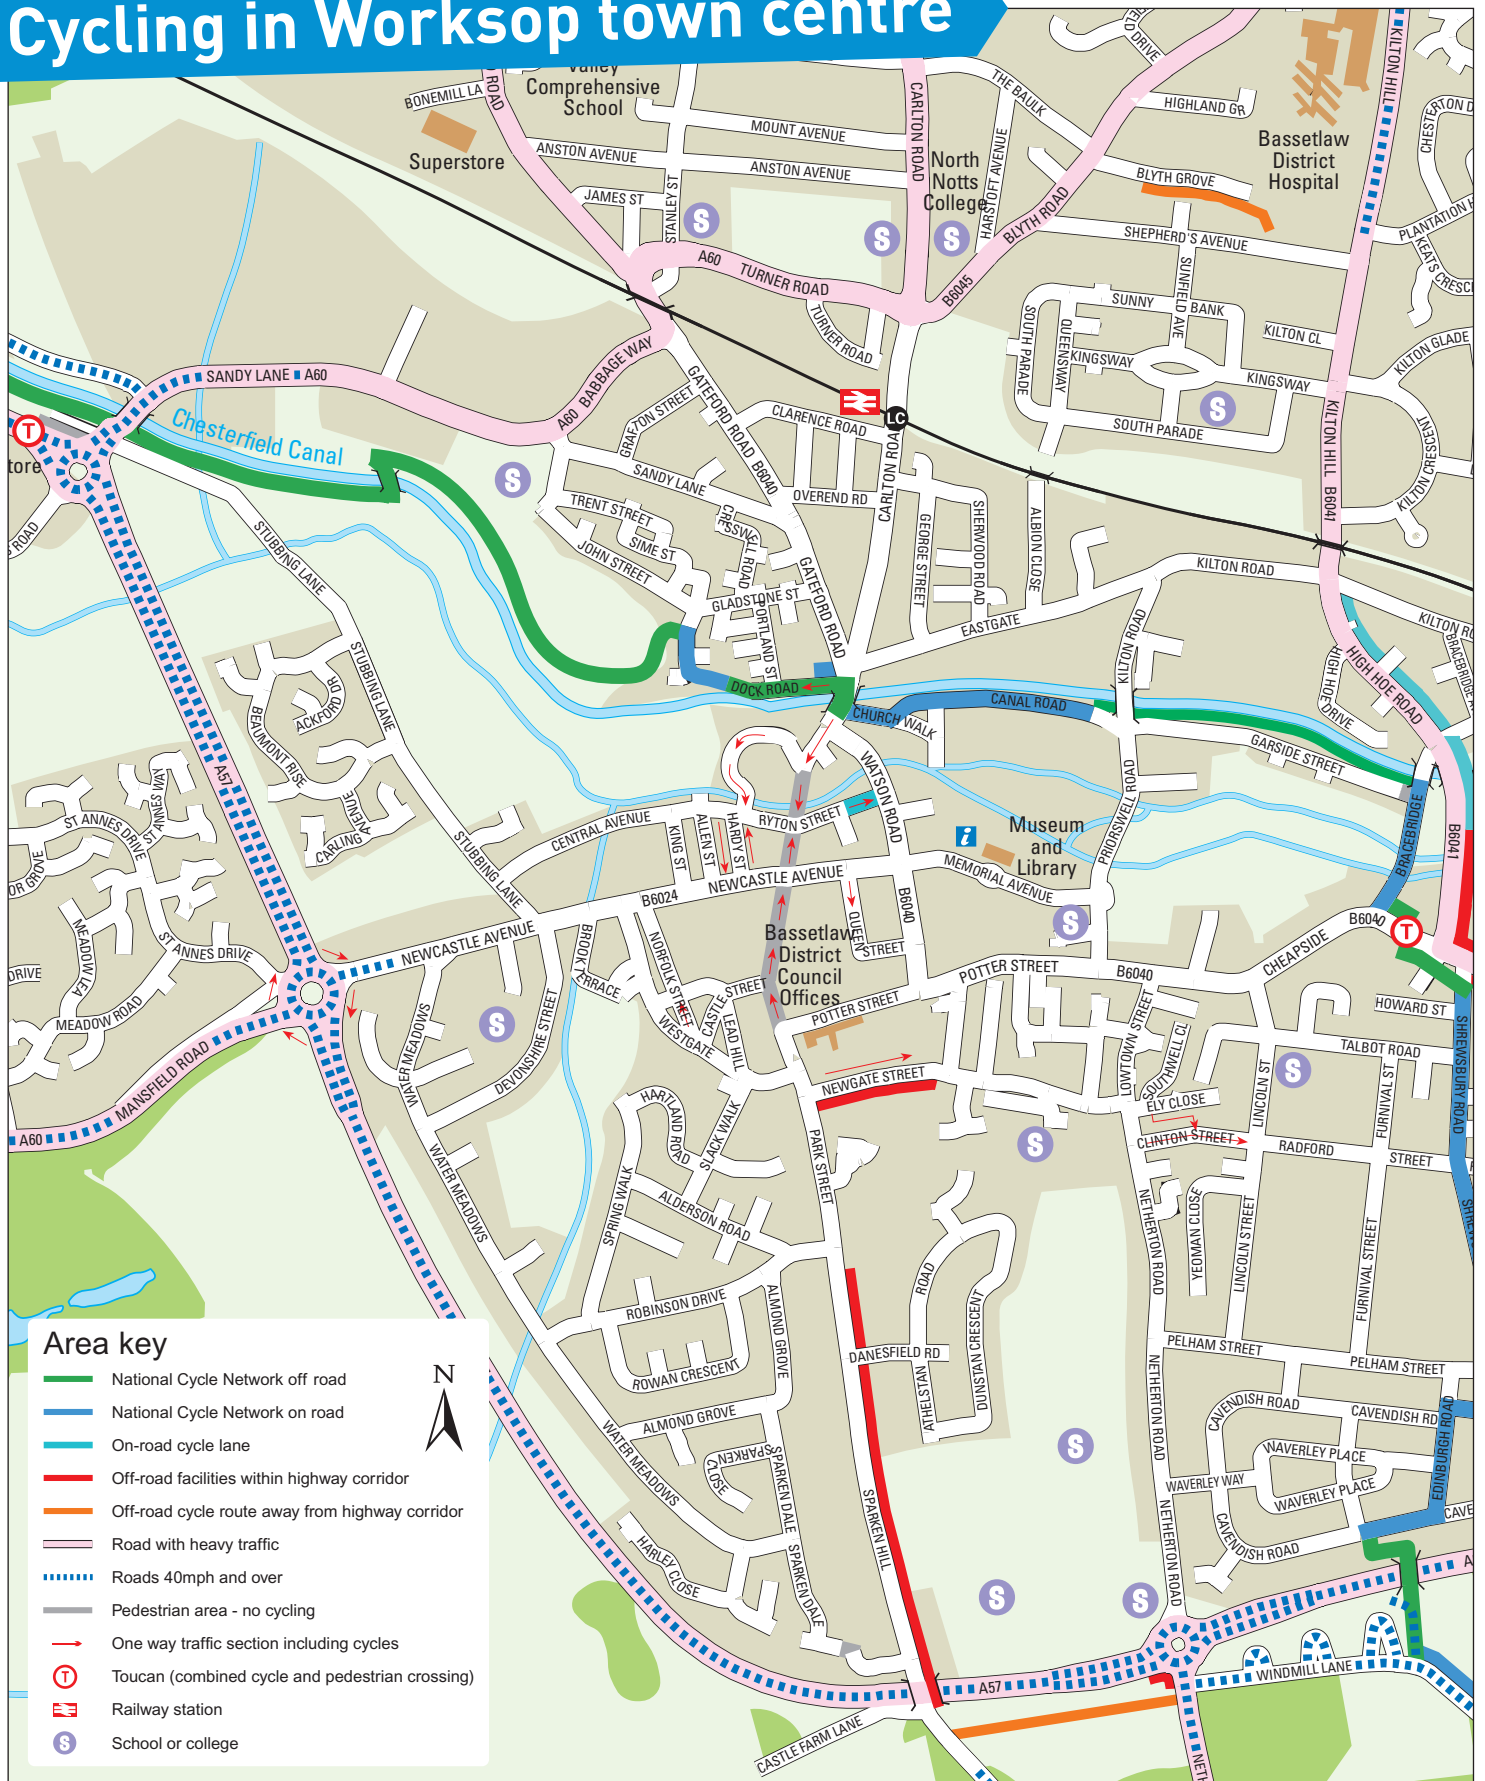

Cycling in Worksop town centre

Want to find out more about cycling?

More information is available on the Travel Choice website

www.nottinghamshire.gov.uk/travelchoice

OR Nottinghamshire County Council website www.nottinghamshire.gov.uk/cycling

For information on the rights of way network and recreational cycling routes, please contact:

Countryside Access Nottinghamshire County Council, County Hall, West Bridgford, Nottingham NG2 7QP. Tel: 0300 500 80 80 Email: countryside.access@nottscc.gov.uk