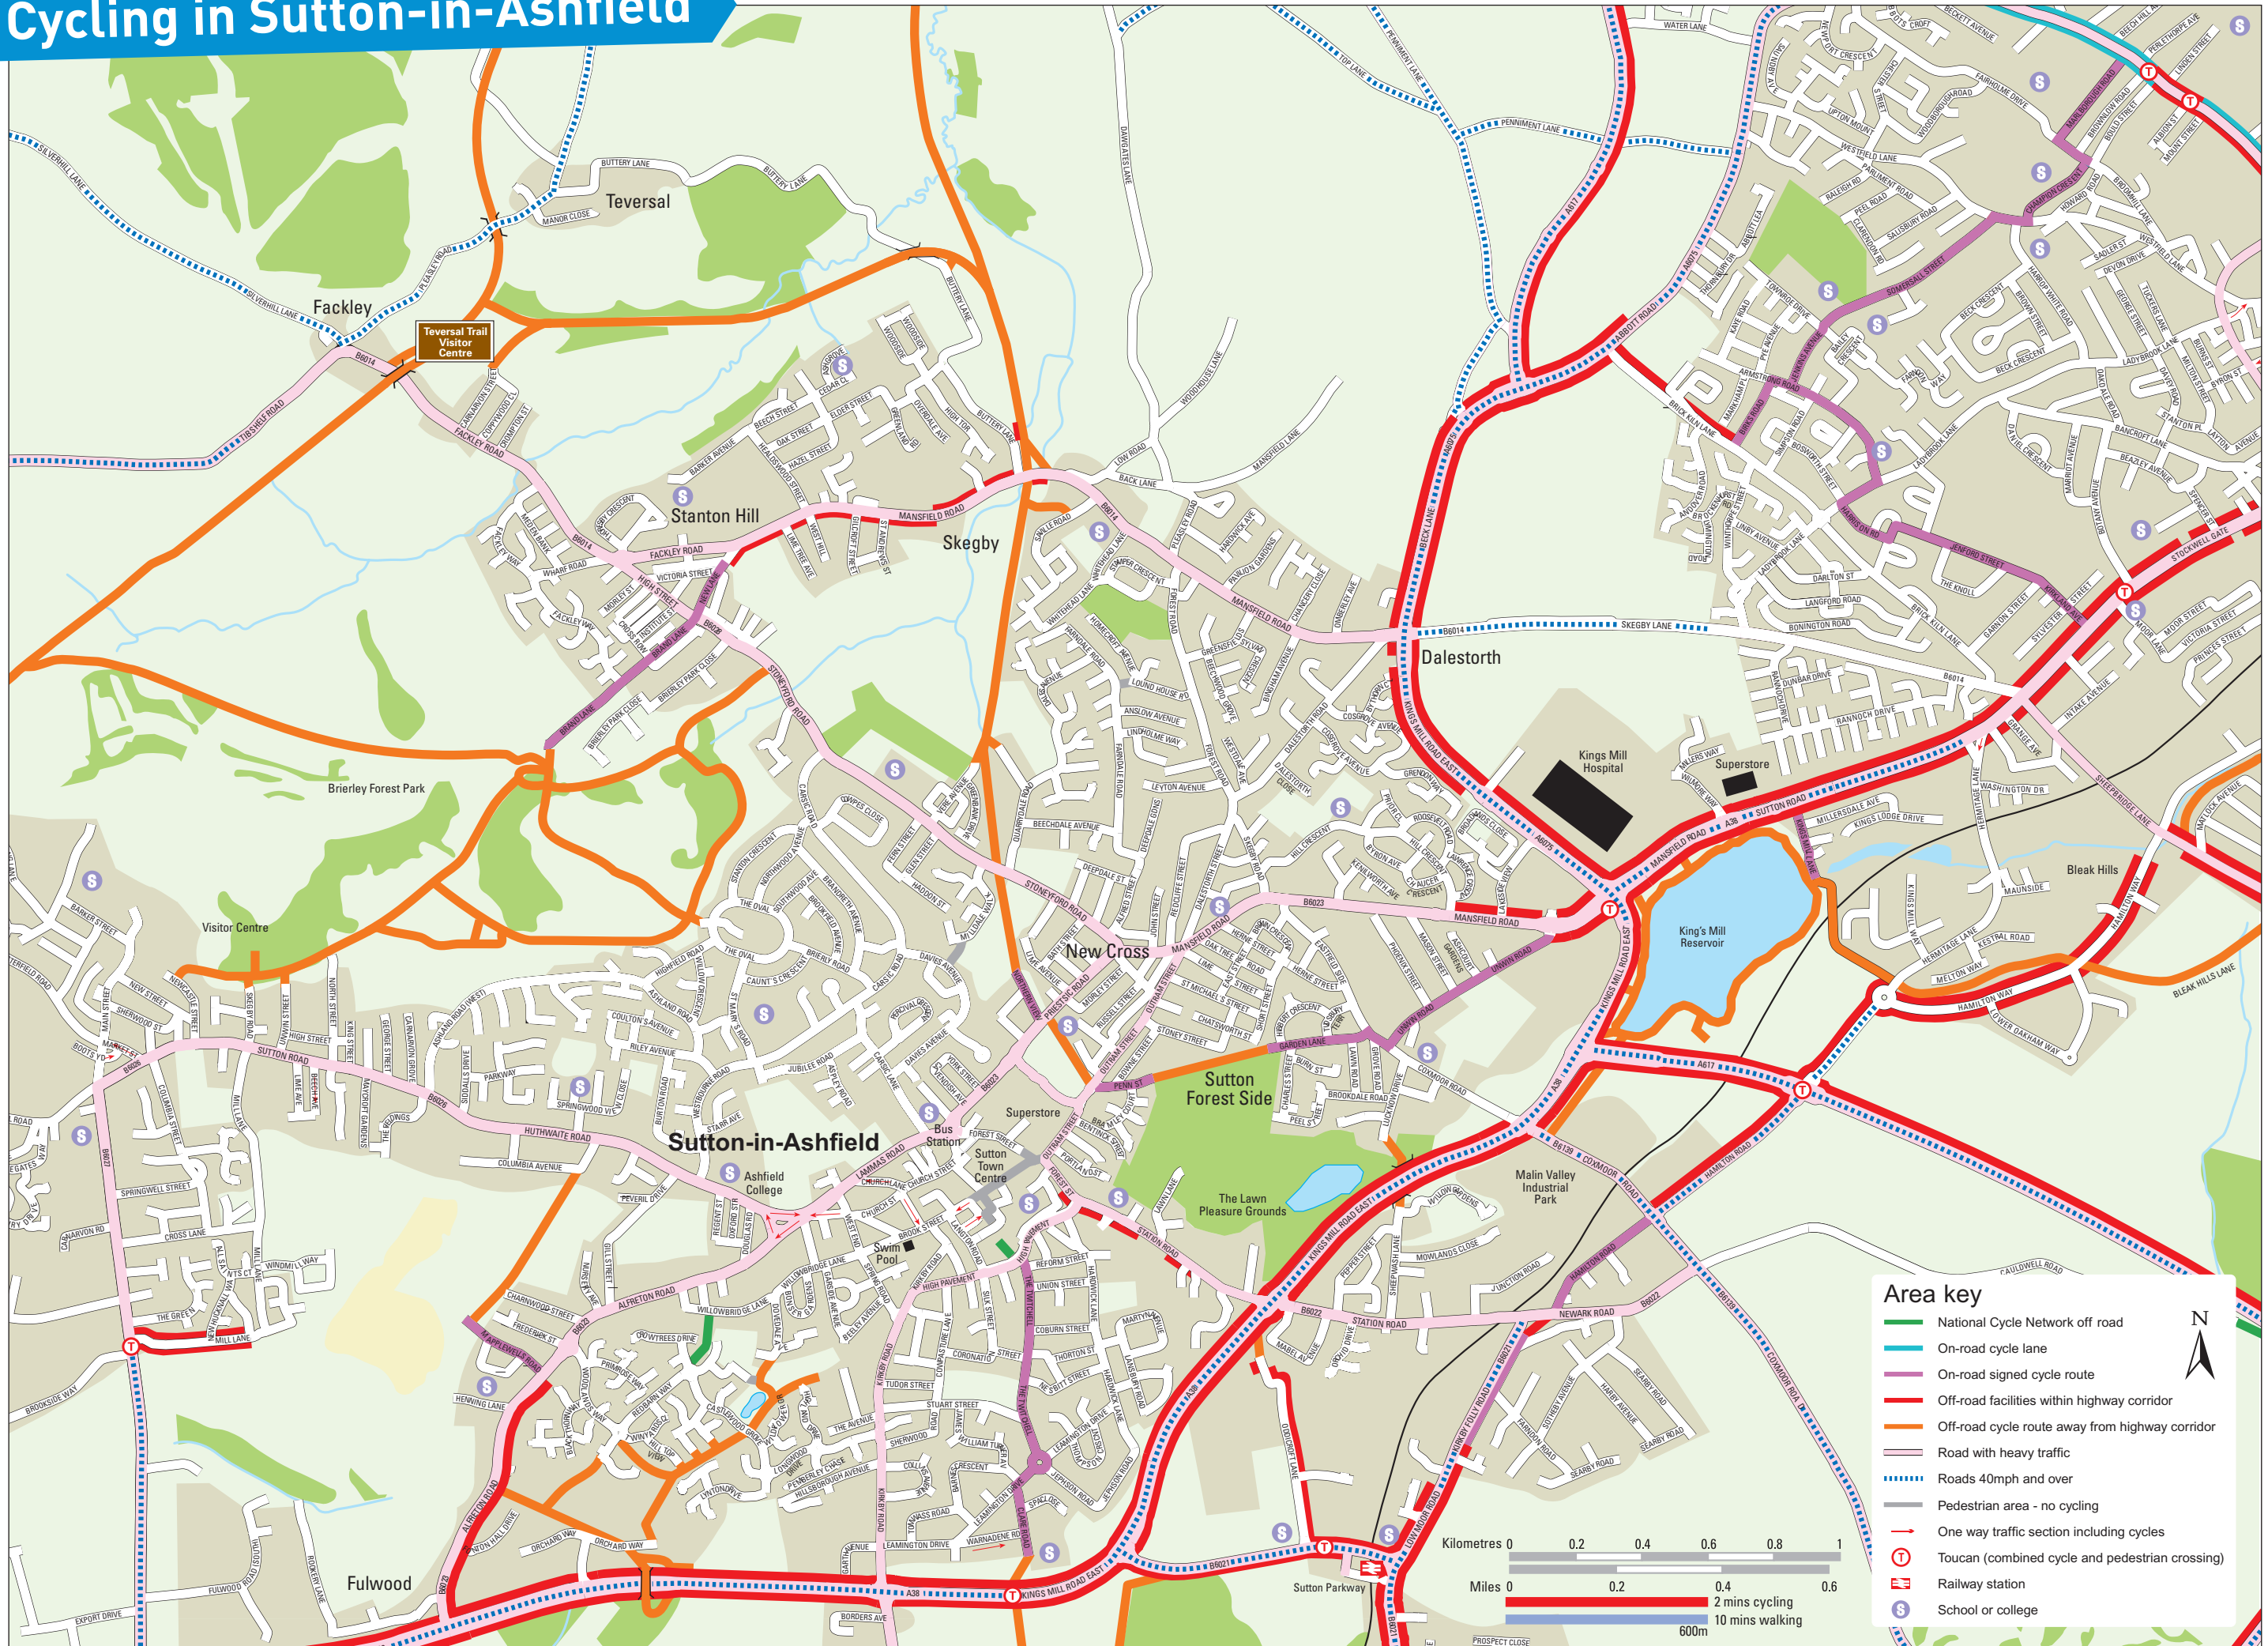

Cycling in Sutton-in-Ashfield

Reporting an issue

If you would like to report a public highway matter; including pavement and road defects, cycling issues and street light faults please contact: **Nottinghamshire County Council**
 Tel: 0300 500 80 80 Email: enquiries@nottscc.gov.uk Website: www.nottinghamshire.gov.uk/transport/roads

For routes off-highway routes (e.g. through parks) and street cleansing, please contact: **Ashfield District Council**
 Tel: 06123 450 000 Email: info@ashfield.gov.uk Website: www.ashfield.gov.uk