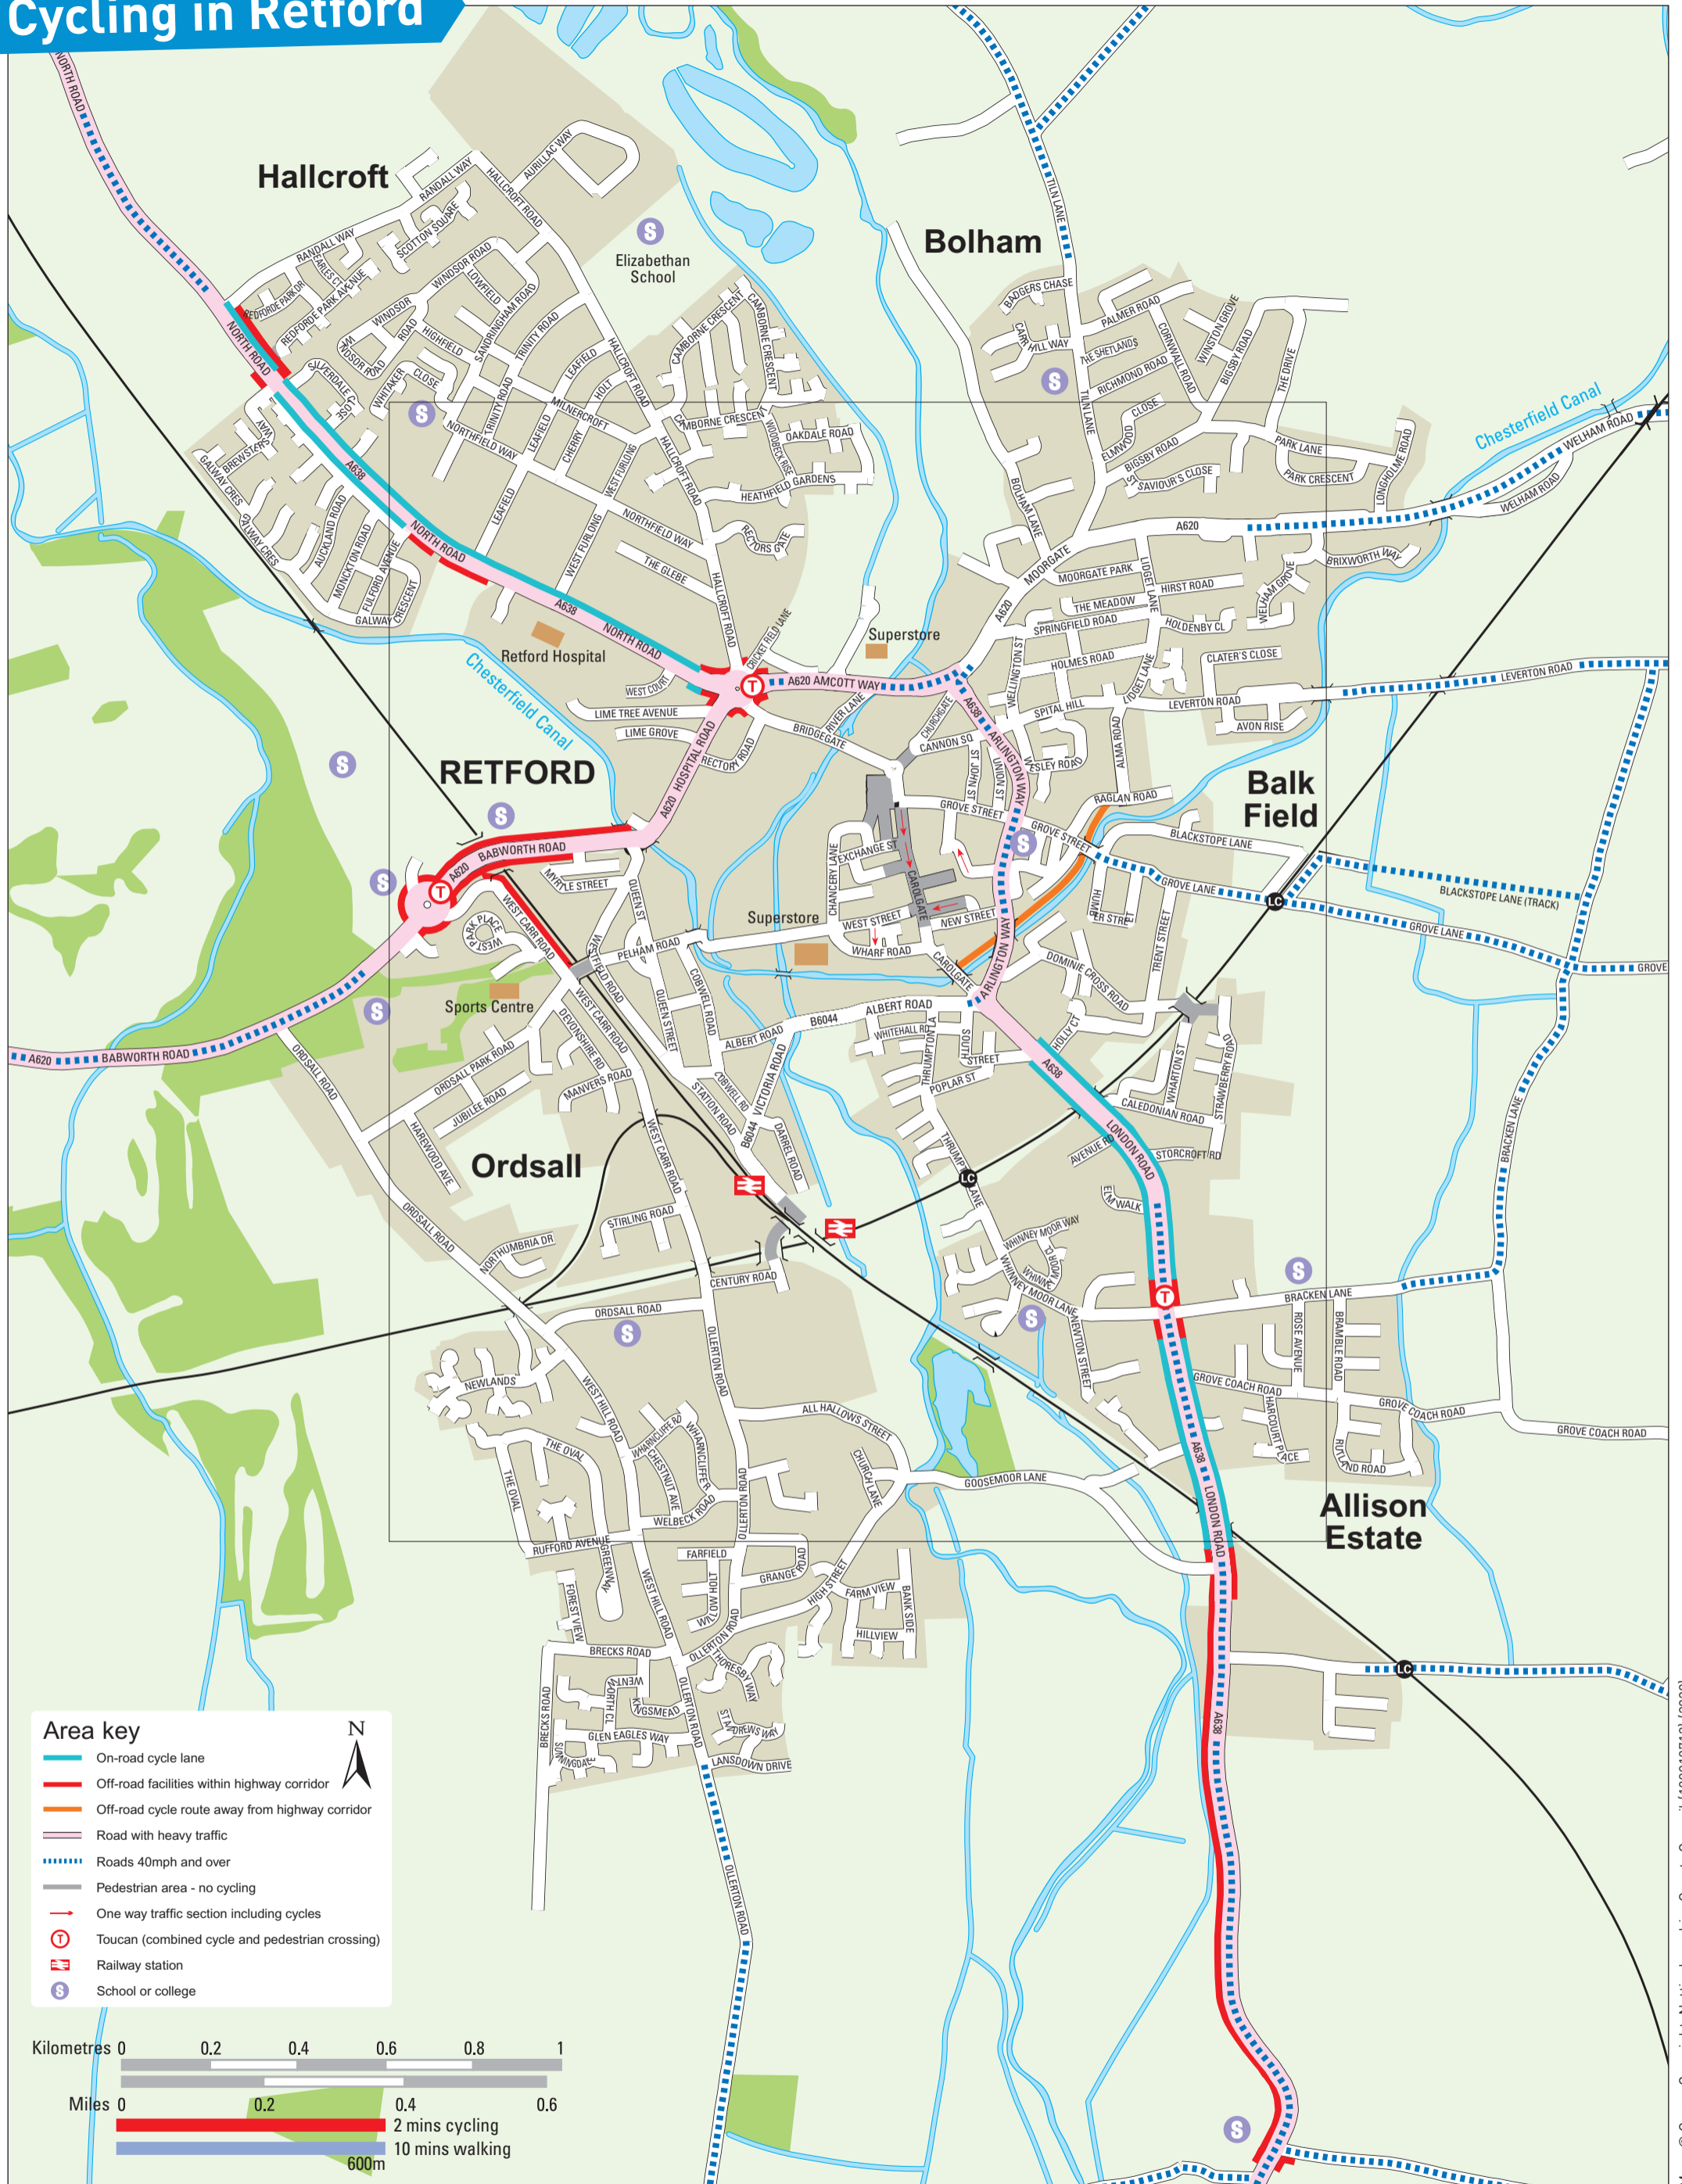

Cycling in Retford

Reporting an issue

If you would like to report a public highway matter; including pavement and road defects, cycling issues and street light faults please contact: **Nottinghamshire County Council**
 Tel: 0300 500 80 80 Email: enquiries@nottscc.gov.uk Website: www.nottinghamshire.gov.uk/transport/roads

For routes off-highway routes (e.g. through parks) and street cleansing, please contact: **Bassetlaw District Council**
 Tel: 01909 533533 Email: customerservices@bassetlaw.gov.uk Website: www.bassetlaw.gov.uk