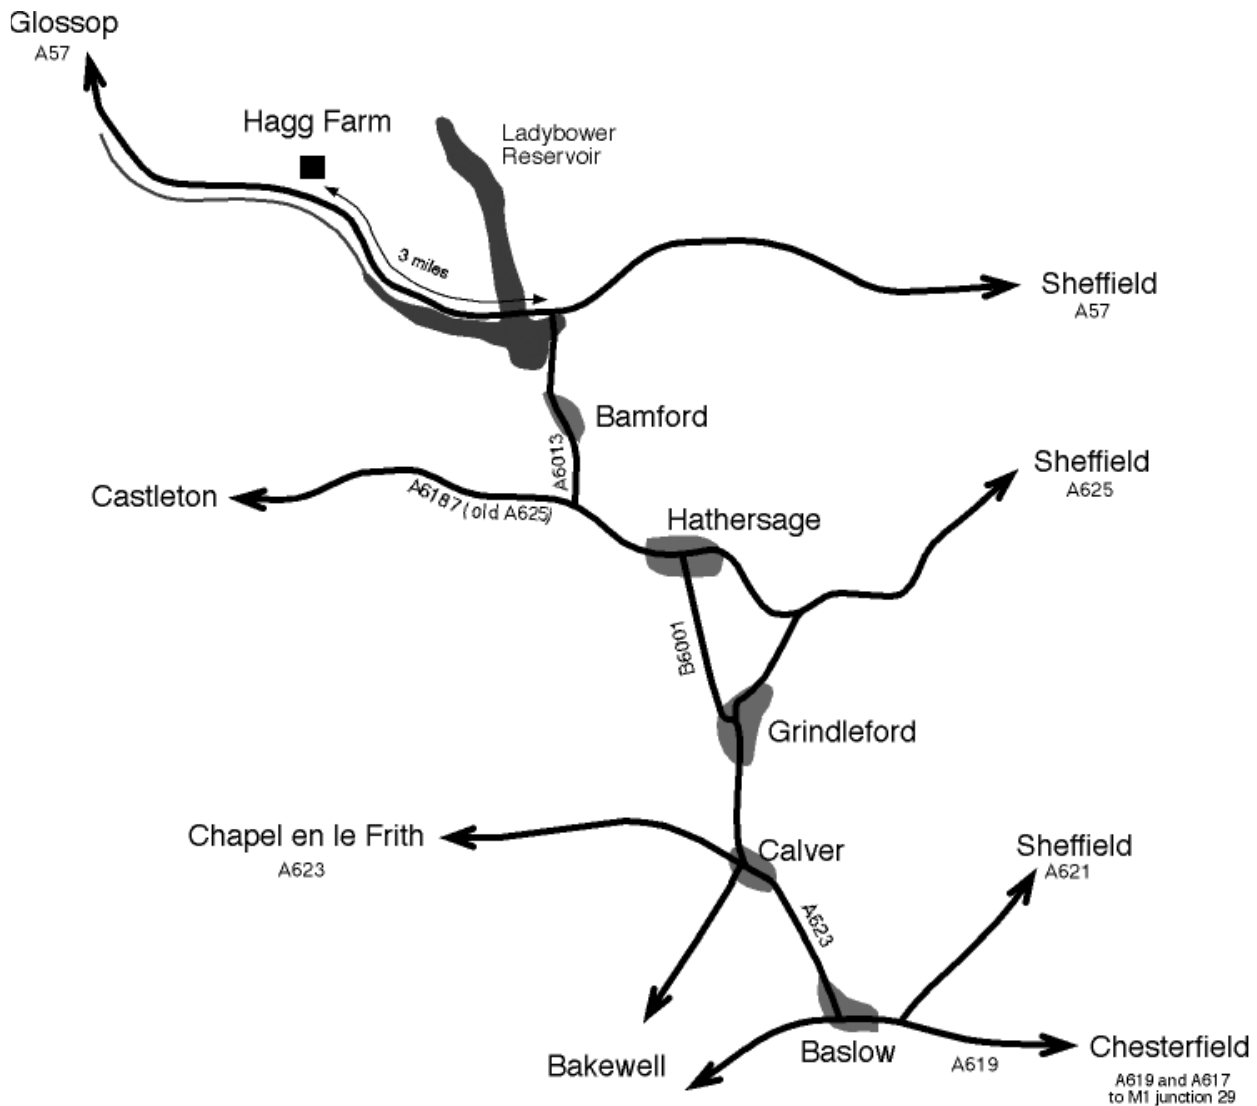

Location of Hagg Farm Outdoor Education Centre

Hagg Farm is signposted from the A57

Please Note that SAT NAVs will only get you to an area on the A57 (the Post Code covers an area of approx. 12 square miles). Please use this map for the final part of your journey.